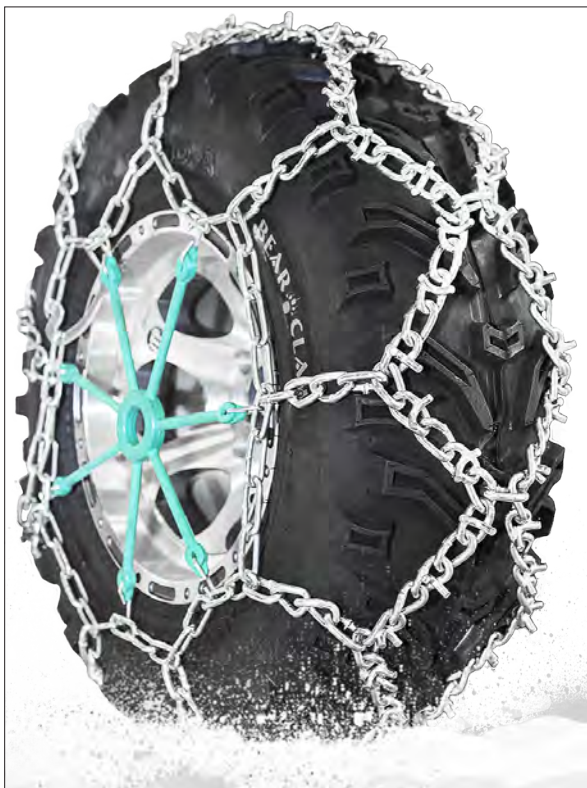

ATV

ATV

“Where we’re going....  
we don’t need roads”

V-BAR

DOUBLE DUTY  
2 LINK SPACING SHOWN

5.5mm cross patterns. Carbon steel, V-Bar reinforced for excellent traction in ice, snow and mud. Available in Single Duty (4 link spacing) and Double Duty (2 link spacing). Double Duty offers more coverage, better continual traction and smoother ride.

4 LINK SPACING		2 LINK SPACING	
PART #	WEIGHT/PR	PART #	WEIGHT/PR
ATVA	5.9Kg (13 lbs)	ATVA-2	9.5Kg (21 lbs)
ATVB	6.4Kg (14 lbs)	ATVB-2	10.5Kg (23 lbs)
ATVC	8.2Kg (18 lbs)	ATVC-2	13.6Kg (30 lbs)
ATVD	9.1Kg (20 lbs)	ATVD-2	15.9Kg (35 lbs)

Cam Lock

ACCESSORIES

Spider Tensioner  
#0213

GRIPPER H-PATTERN TWIST LINK

5.5mm cross patterns. Carbon steel, V-Bar reinforced in a diamond pattern. This superior chain offers excellent lateral traction in ice, snow, and mud. The Gripper Twist Link also provides a smooth ride due to the continual pattern to the terrain.

ACCESSORIES

Spider Tensioner  
#0213

PART #	WEIGHT/PR
ATV-234	10.9Kg (24 lbs)
ATV-335	15Kg (33 lbs)
ATV-362	14.5Kg (32 lbs)
ATV-382	15.9Kg (35 lbs)
ATV-415	15.4Kg (34 lbs)
ATV-418	15.9Kg (35 lbs)
ATV-424	17Kg (38 lbs)
ATV-461	18.1Kg (40 lbs)
ATV-483	18.1Kg (40 lbs)
ATV-486	16.3Kg (36 lbs)